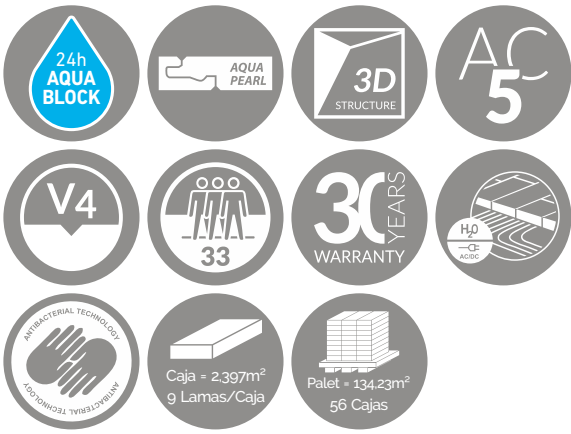

XS VACACIONES

LED40214
Roble Indico

LED40104
Roble Caribe

LED40024
Roble Grecia

LED40164
Roble Bangkok

LED40124
Roble Rio Negro

LED40174
Roble Habana

D40174
Roble Cuba

8 mm

242 mm

1380 mm

D40104
Roble Dominicano